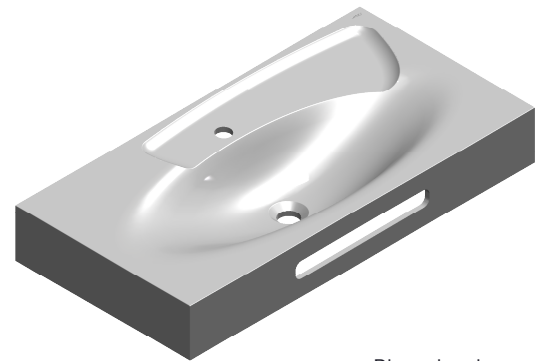

Dimensões em mm

PRODUTOS ASSOCIADOS:

MODEL FEATURES:

- MATERIAL: *Solidsurface*
- SPECIFICATIONS: *Solidsurface* washbasin for Wall-Hung application, without overflow. Fixing Kit included.

CAN BE SUPPLIED WITH OR WITHOUT: Tap hole - Towel rail.

PEÇA:

- DESCRIPTION: Furniture washbasin
- SERIES: SLEEK
- VERSION: Sleek 600 / 800 / 900 / 1000
- REF: See table

- STANDARDS: All Sleek washbasins intended for domestic purpose and personal hygiene, when installed and maintained in accordance with the manufacturer's instructions, satisfy the requirements of the **standard EN 31; UNE-EN31; NF - EN 31; NF D 11 - 101; EN 14688**
- AVAILABLE COLOURS AND FINISHES: White / Matte
- WEIGHT: See table

Technical Data Sheet

REF.:	DESCRIPTIONS:	A	B	WEIGHT
S20202700000000	WB WM SLEEK 600x458 WHITE	602	550	12kg
S20202711700000	WB WM SLEEK 600x458 TH WHITE			
S20202711900000	WB WM SLEEK 600x458 TOWEL WHITE			
S20202712000000	WB WM SLEEK 600x458 TH+TOW WHITE	802	750	15kg
S20202800000000	WB WM SLEEK 800x458 WHITE			
S20202811700000	WB WM SLEEK 800x458 TH WHITE			
S20202811900000	WB WM SLEEK 800x458 TOWEL WHITE	902	850	17kg
S20202812000000	WB WM SLEEK 800x458 TH+TOW WHITE			
S20202900000000	WB WM SLEEK 900x458 WHITE			
S20202911700000	WB WM SLEEK 900x458 TH WHITE	1002	850	18kg
S20202911900000	WB WM SLEEK 900x458 TOWEL WHITE			
S20202912000000	WB WM SLEEK 900x458 TH+TOW WHITE			
S20203000000000	WB WM SLEEK 1000x458 WHITE	1002	850	18kg
S20203011700000	WB WM SLEEK 1000x458 TH WHITE			
S20203011900000	WB WM SLEEK 1000x458 TOWEL WHITE			
S20203012000000	WB WM SLEEK 1000x458 TH+TOW WHITE			