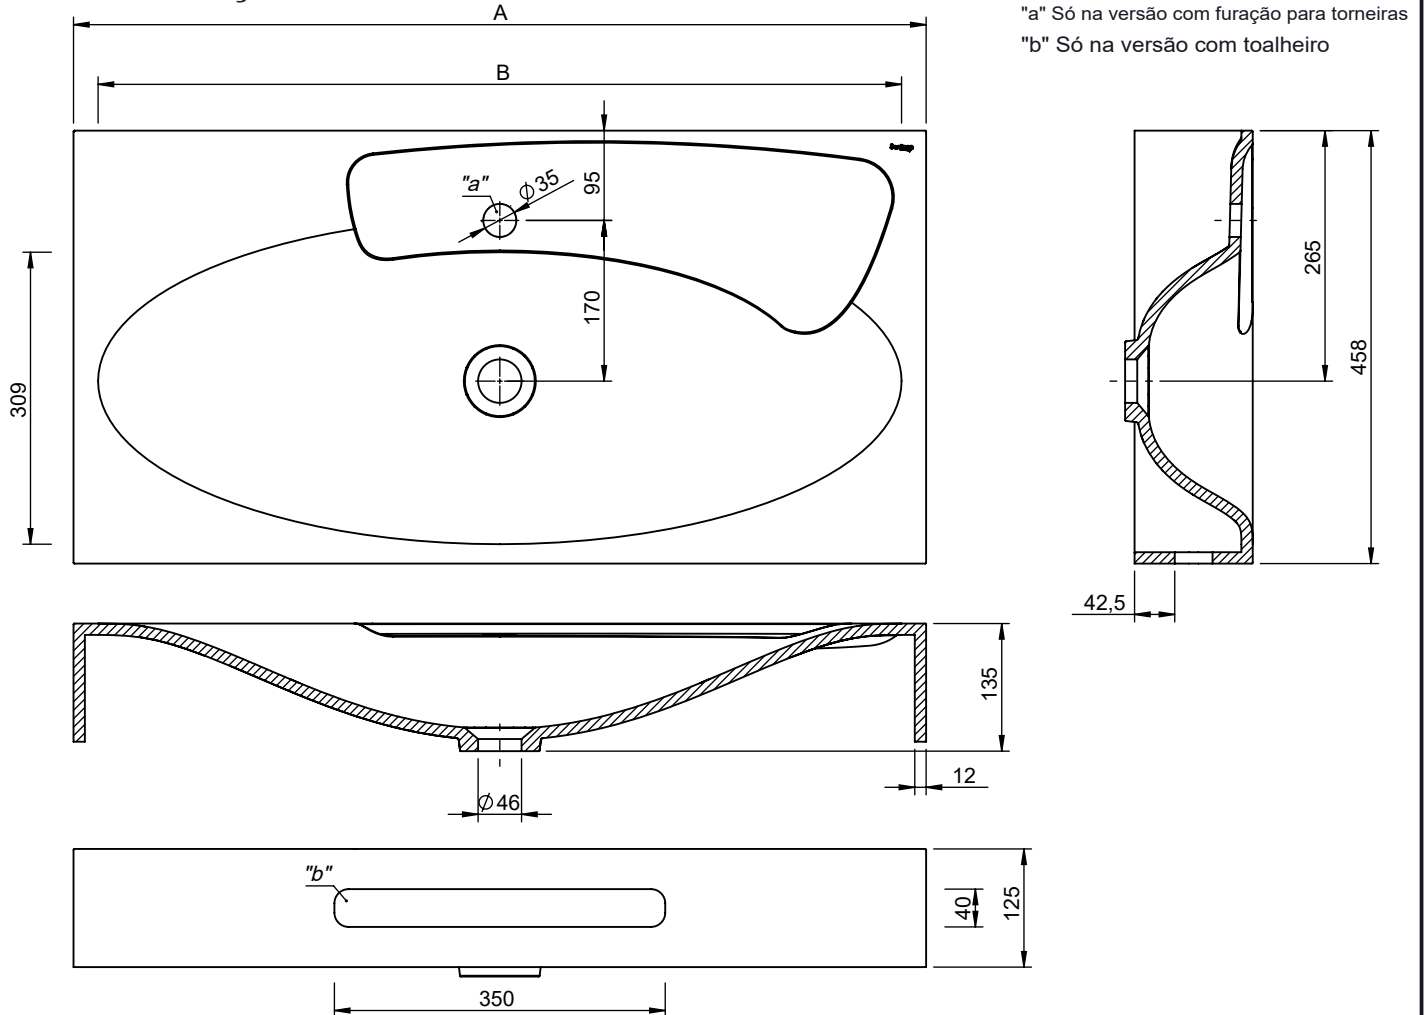

CARACTERÍSTICAS DO MODELO:

- MATERIAL: SolidSurface
- ESPECIFICAÇÕES: lavatório em *solidsurface* para encastrar em móvel *Sem furo de nível*.
- NORMAS: os lavatórios Sleek quando utilizados para uso doméstico e higiene pessoal, quando instalados e mantidos de acordo com as instruções do fabricante, cumprem com os requisitos das *normas en 31; une-en 31; nf - en 31; nf d 11 - 101; en 14688*
- CORES E ACABAMENTOS DISPONÍVEIS: branco / mate
- PESO: Consultar a tabela

PEÇA:

- DESCRIÇÃO: Lavatório p/ móvel
- SÉRIE: SLEEK
- VERSÃO: Sleek 600 / 800 / 900 / 1000
- REF: Consultar a tabela

Ficha Informação Técnica

REF.:	Designação:	A	B	Peso
S2020270000000	LAV SSF MURAL SLEEK 600x458 SFT STLH	602	550	12kg
S20202711700000	LAV SSF MURAL SLEEK 600x458 CFT STLH			
S20202711900000	LAV SSF MURAL SLEEK 600x458 SFT CTLH			
S20202712000000	LAV SSF MURAL SLEEK 600x458 CFT CTLH			
S20202800000000	LAV SSF MURAL SLEEK 800x458 SFT STLH	802	750	15kg
S20202811700000	LAV SSF MURAL SLEEK 800x458 CFT STLH			
S20202811900000	LAV SSF MURAL SLEEK 800x458 SFT CTLH			
S20202812000000	LAV SSF MURAL SLEEK 800x458 CFT CTLH			
S20202900000000	LAV SSF MURAL SLEEK 900x458 SFT STLH	902	850	17kg
S20202911700000	LAV SSF MURAL SLEEK 900x458 CFT STLH			
S20202911900000	LAV SSF MURAL SLEEK 900x458 SFT CTLH			
S20202912000000	LAV SSF MURAL SLEEK 900x458 CFT CTLH			
S20203000000000	LAV SSF MURAL SLEEK 1000x458 SFT STLH	1002	850	18kg
S20203011700000	LAV SSF MURAL SLEEK 1000x458 CFT STLH			
S20203011900000	LAV SSF MURAL SLEEK 1000x458 SFT CTLH			
S20203012000000	LAV SSF MURAL SLEEK 1000x458 CFT CTLH