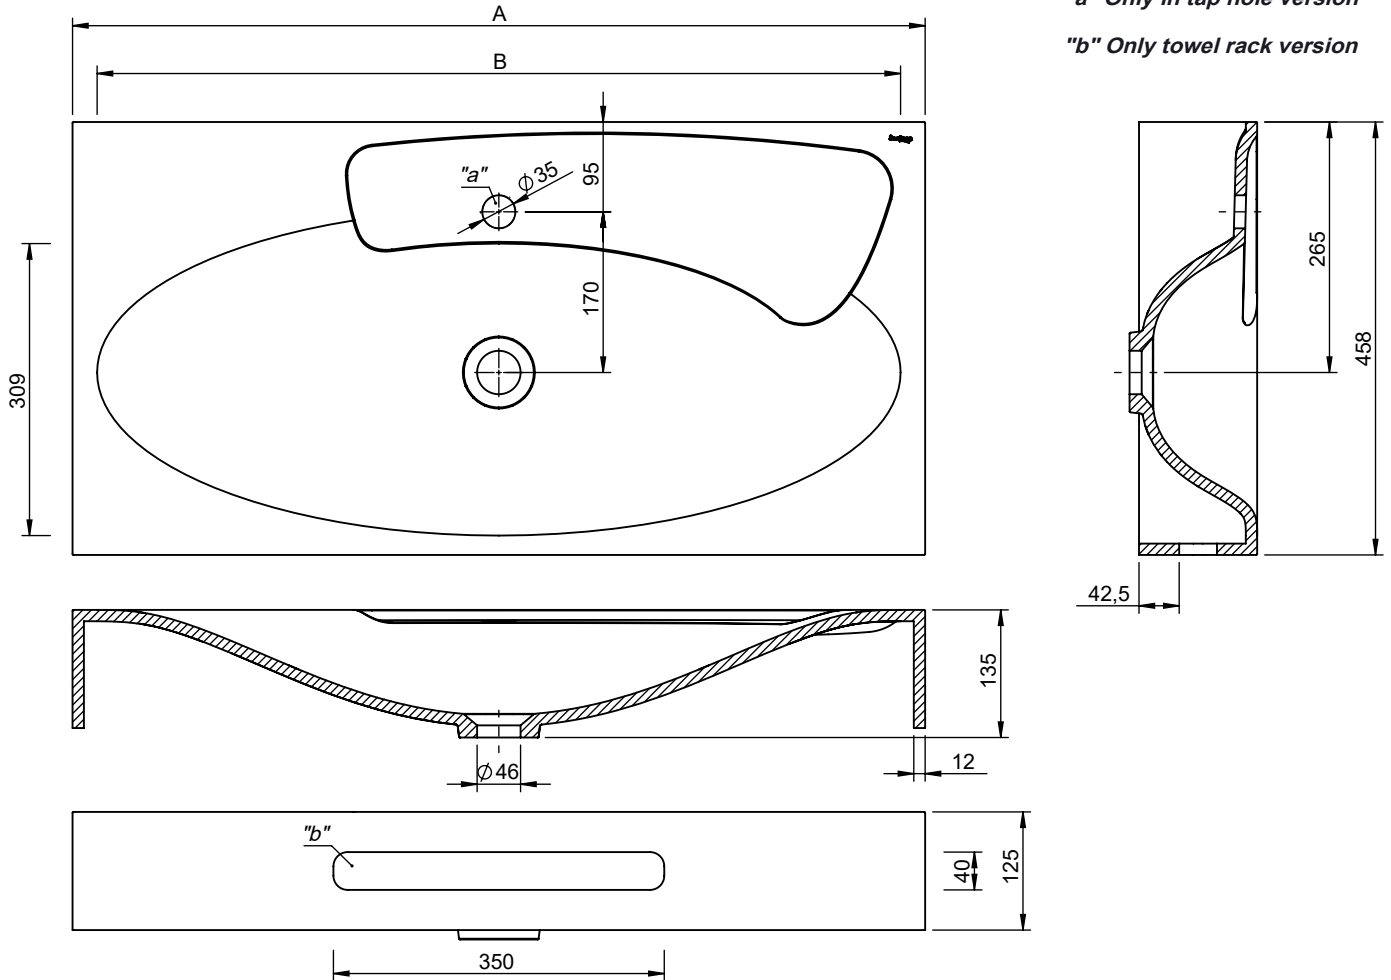

Dimensões em mm

PRODUTOS ASSOCIADOS:

MODEL FEATURES:

- MATERIAL: *Solidsurface*
- SPECIFICATIONS: *Solidsurface* washbasin for Wall-Hung application, without overflow. Fixing Kit included.

CAN BE SUPPLIED WITH OR WITHOUT: Tap hole - Towel rail.

PEÇA:

- DESCRIPTION: Furniture washbasin
- SERIES: SLEEK
- VERSION: Sleek 600 / 800 / 900 / 1000
- REF: See table

- STANDARDS: All Sleek washbasins intended for domestic purpose and personal hygiene, when installed and maintained in accordance with the manufacturer's instructions, satisfy the requirements of the **standard EN 31; UNE-EN31; NF - EN 31; NF D 11 - 101; EN 14688**
- AVAILABLE COLOURS AND FINISHES: White / Matte
- WEIGHT: See table

Technical Data Sheet

REF.:	DESCRIPTIONS:	A	B	WEIGHT
S20202700000000	WB WM SLEEK 600x458 WHITE	602	550	12kg
S20202711700000	WB WM SLEEK 600x458 TH WHITE			
S20202711900000	WB WM SLEEK 600x458 TOWEL WHITE			
S20202712000000	WB WM SLEEK 600x458 TH+TOW WHITE	802	750	15kg
S20202800000000	WB WM SLEEK 800x458 WHITE			
S20202811700000	WB WM SLEEK 800x458 TH WHITE			
S20202811900000	WB WM SLEEK 800x458 TOWEL WHITE	902	850	17kg
S20202812000000	WB WM SLEEK 800x458 TH+TOW WHITE			
S20202900000000	WB WM SLEEK 900x458 WHITE			
S20202911700000	WB WM SLEEK 900x458 TH WHITE	1002	850	18kg
S20202911900000	WB WM SLEEK 900x458 TOWEL WHITE			
S20202912000000	WB WM SLEEK 900x458 TH+TOW WHITE			
S20203000000000	WB WM SLEEK 1000x458 WHITE	1002	850	18kg
S20203011700000	WB WM SLEEK 1000x458 TH WHITE			
S20203011900000	WB WM SLEEK 1000x458 TOWEL WHITE			
S20203012000000	WB WM SLEEK 1000x458 TH+TOW WHITE			

Dimensions in mm

RELATED PRODUCTS: