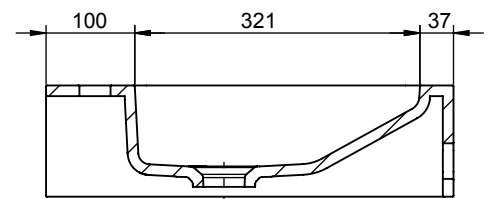

## Technical Data Sheet

"a" Only in tap hole (TH) version  
"b" Only in towel rack (TH) version

"a"	"b"	REF.:	Descriptions:	A	B	Weight
no	no	S2021010000000	WB WM EVEN 800 CENTER	802	150,5	12,5 Kg
yes	no	S20210111700000	WB WM EVEN 800 CENTER TH			
no	yes	S20201011900000	WB WM EVEN 800 CENTER TOWL			
yes	yes	S20201012000000	WB WM EVEN 800 CENTER TH+TOWL			
no	no	S20210000000000	WB WM EVEN 900 CENTER	902	200,5	14 Kg
yes	no	S20210011700000	WB WM EVEN 900 CENTER TH			
no	yes	S20210011900000	WB WM EVEN 900 CENTER TOWL			
yes	yes	S20210012000000	WB WM EVEN 900 CENTER TH+TOWL			
no	no	S20209700000000	WB WM EVEN 1000 CENTER	1002	250,5	15 Kg
yes	no	S20209711700000	WB WM EVEN 1000 CENTER TH			
no	yes	S20209711900000	WB WM EVEN 1000 CENTER TOWL			
yes	yes	S20209712000000	WB WM EVEN 1000 CENTER TH+TOWL			
no	no	S20209400000000	WB WM EVEN 1200 CENTER	1202	350,5	17 Kg
yes	no	S20209411700000	WB WM EVEN 1200 CENTER TH			
no	yes	S20209411900000	WB WM EVEN 1200 CENTER TOWL			
yes	yes	S20209412000000	WB WM EVEN 1200 CENTER TH+TOWL			
no	no	S20209100000000	WB WM EVEN 1400 CENTER	1402	450,5	19 Kg
yes	no	S20209111700000	WB WM EVEN 1400 CENTER TH			
no	yes	S20209111900000	WB WM EVEN 1400 CENTER TOWL			
yes	yes	S20209112000000	WB WM EVEN 1400 CENTER TH+TOWL			