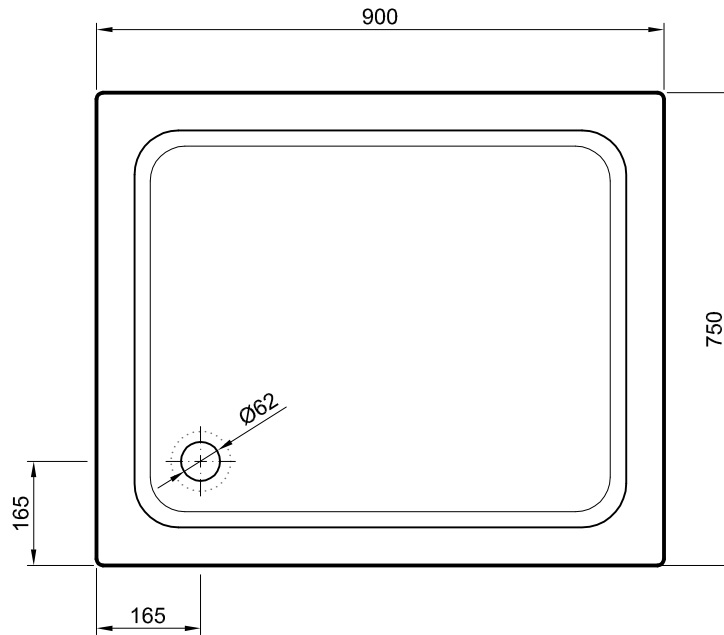

### SPECIFICATIONS:

- Fully-recessed
- Uses Ø 65 mm shower waste ( not included )

EUROPEAN STANDARDS: EN 14527 - CL1 + CL2

AVAILABLE COLORS: White

WEIGHT: 11 kg

### PART:

- DESCRIPTION: Rectangular shower tray
- SERIES: JULIA
- VERSION: Rectangular with 140 mm deep shower tray and 35 mm upstands
- REF: B9075C1

### Technical Sheet

Dimensions in mm

### RELATED PRODUCTS:

Designations	Ref.
Julia Wooden board 900x750x15 ( Oak colour )	EMJUR907581U
Ø 65 mm shower waste	23268

The products presented follow technical specifications by Sanitana S.A. Dimensions provided are indicative only. For custom installation, should only be considered the dimensions measured directly on the part to be installed. We reserve the right to make technical changes to improve the functionality of our products without prior notice.